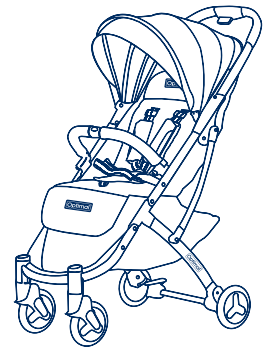

Baby Stroller
with basket