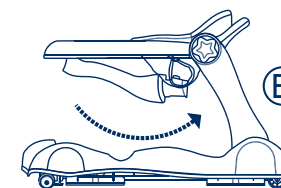

- 2 functions: walker (up to 12 Kg) and push walker (up to 24 months)
- Walk support function for the growing child
- Large tray for food or toys
- Removable electronics toys
- Multi adjustable in height
- Wide base for superior stability
- Swivel casters for easy mobility
- Anti-slip strips for the safety of the child
- Comfortable and easy to clean cushion
- Easily foldable for travel or storage
- Meets the safety prescriptions of
EN 71(13-2-)
EN 1273 - EN55014
EN 62115