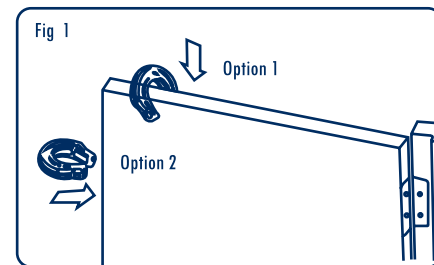

CHILD SAFETY LATCH STRAP

Optimal Child Safety Latch Strap helps prevent children from opening cabinets, cupboards, fridges, toilet seats and other furnitures. This product is also suitable for use with corners or curved surfaces, glossy or laminated furniture, and wood.

- Helps keep cabinets and cupboards away from children's reach.
- May be used on a range of surfaces including corners and curved furniture.
- Easy to install and use!

OPB - 201

Ean - 7261894202014

CHILD SAFETY OUTLET COVER

Optimal Plug Child Safety Outlet Cover helps prevent injuries on children by covering outlets. This outlet cover prevents children from inserting objects into outlets and prevents children getting hurt from electric shock.

- Helps keep cabinets and cupboards away from children's reach.
- May be used on a range of surfaces including corners and curved furniture.
- Easy to install and use!

OPB - 202

Ean - 7261894202021

CHILD SAFETY DOOR STOPPER

Optimal Child Safety Door Stopper helps avoid accidents such as hand and finger injuries by stopping doors from slamming shut, and helps prevents children from locking themselves inside a room. Excellent for use inside the household and for travelling.

- Helps prevent injuries on small fingers by stopping doors from slamming shut.
- Helps prevent children from accidentally locking themselves inside the room.
- Great for travelling.

OPB - 203

Ean - 7261894202038

CHILD SAFETY CABINET SLIDE LOCK

Optimal Child Safety Cabinet Slide Lock helps prevent children from opening cabinets or cupboards. The cabinet slide lock keeps the cabinet shut with a simple slide. It fits well on cabinet handles or knobs.

- Easy to install and use.
- Suitable with most types of cabinet handles.

OPB - 204

Ean - 7261894202045

FEEDING PRODUCTS