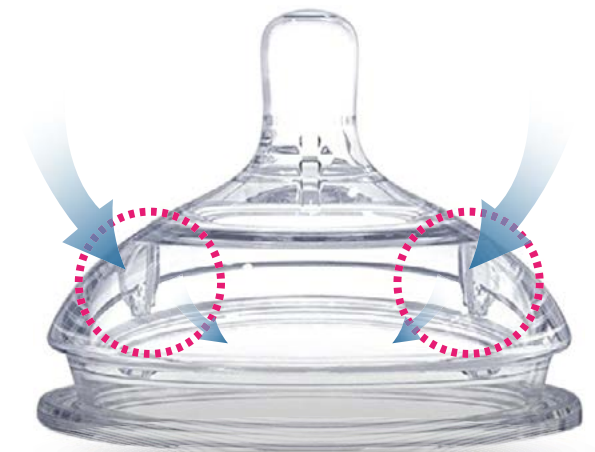

MAMILLA BOTTLES

IDENTICAL SHAPE TO MOMMY'S BREAST

DOUBLE ANTI-COLIC SYSTEM

2 Levels of Flow available:

- Slow Flow (0-6 months)
- Medium Flow (6-18 months)