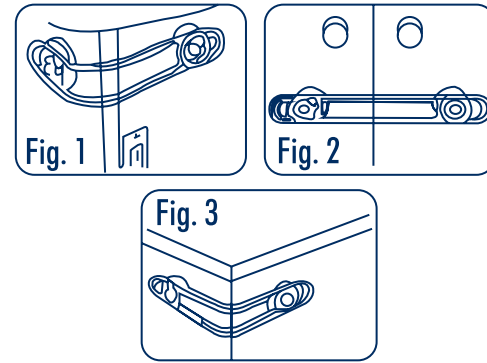

CHILD SAFETY LATCH STRAP

Optimal Child Safety Latch Strap helps prevent children from opening cabinets, cupboards, fridges, toilet seats and other furnitures. This product is also suitable for use with corners or curved surfaces, glossy or laminated furniture, and wood.

- Helps keep cabinets and cupboards away from children's reach.
- May be used on a range of surfaces including corners and curved furniture.
- Easy to install and use!

OPB - 201

Ean - 7261894202014

CHILD SAFETY OUTLET COVER

Optimal Plug Child Safety Outlet Cover helps prevent injuries on children by covering outlets. This outlet cover prevents children from inserting objects into outlets and prevents children getting hurt from electric shock.

- Helps keep cabinets and cupboards away from children's reach.
- May be used on a range of surfaces including corners and curved furniture.
- Easy to install and use!

OPB - 202

Ean - 7261894202021

CHILD SAFETY DOOR STOPPER

Optimal Child Safety Door Stopper helps avoid accidents such as hand and finger injuries by stopping doors from slamming shut, and helps prevents children from locking themselves inside a room. Excellent for use inside the household and for travelling.

- Helps prevent injuries on small fingers by stopping doors from slamming shut.
- Helps prevent children from accidentally locking themselves inside the room.
- Great for travelling.

OPB - 203

Ean - 7261894202038

CHILD SAFETY CABINET SLIDE LOCK

Optimal Child Safety Cabinet Slide Lock helps prevent children from opening cabinets or cupboards. The cabinet slide lock keeps the cabinet shut with a simple slide. It fits well on cabinet handles or knobs.

- Easy to install and use.
- Suitable with most types of cabinet handles.

OPB - 204

Ean - 7261894202045

FEEDING PRODUCTS