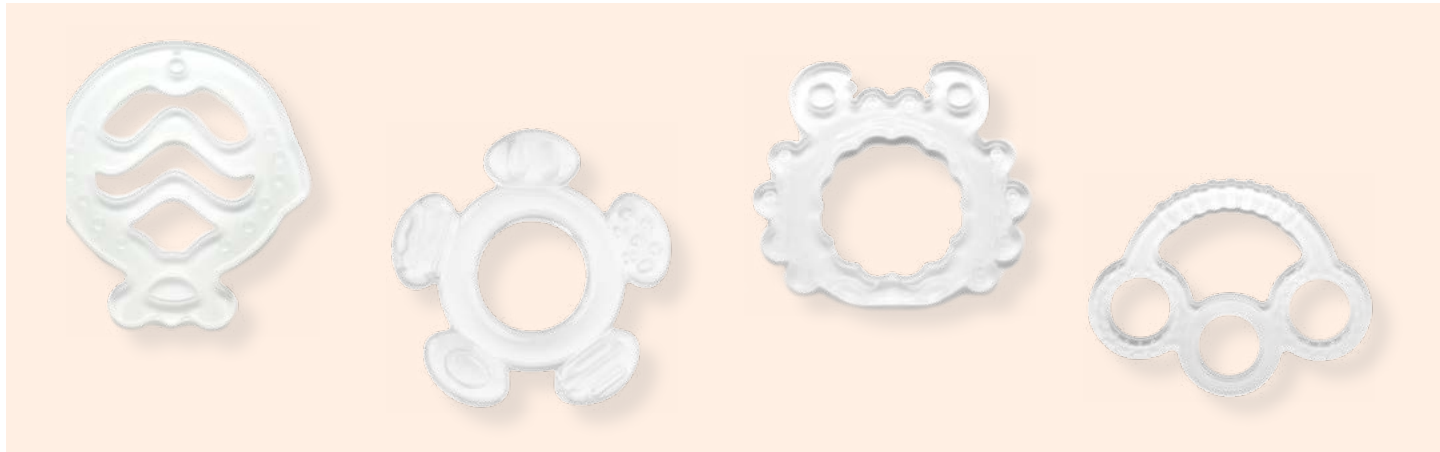

SILICONE BABY TEETHERS

Ribbed texture improves the baby's sensory development. Made from flexible food-grade silicone.

4
m+

OPB - 1250

Ean - 7261894212501

Resistant to chewing and pulling