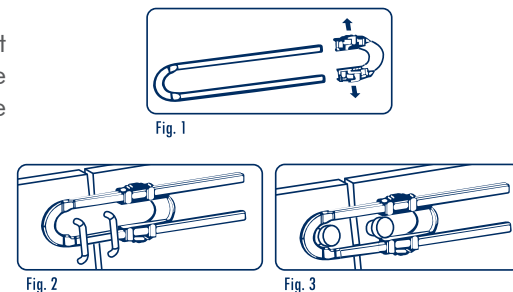

FEEDING PRODUCTS

Your child is walking, climbing, running, and «talking» nonstop now. Such developmental milestones mean his nutritional needs have changed too.

Welcome to the feeding set territory. Armed with some basic know-how, you'll discover how best to nourish your child up from birth.