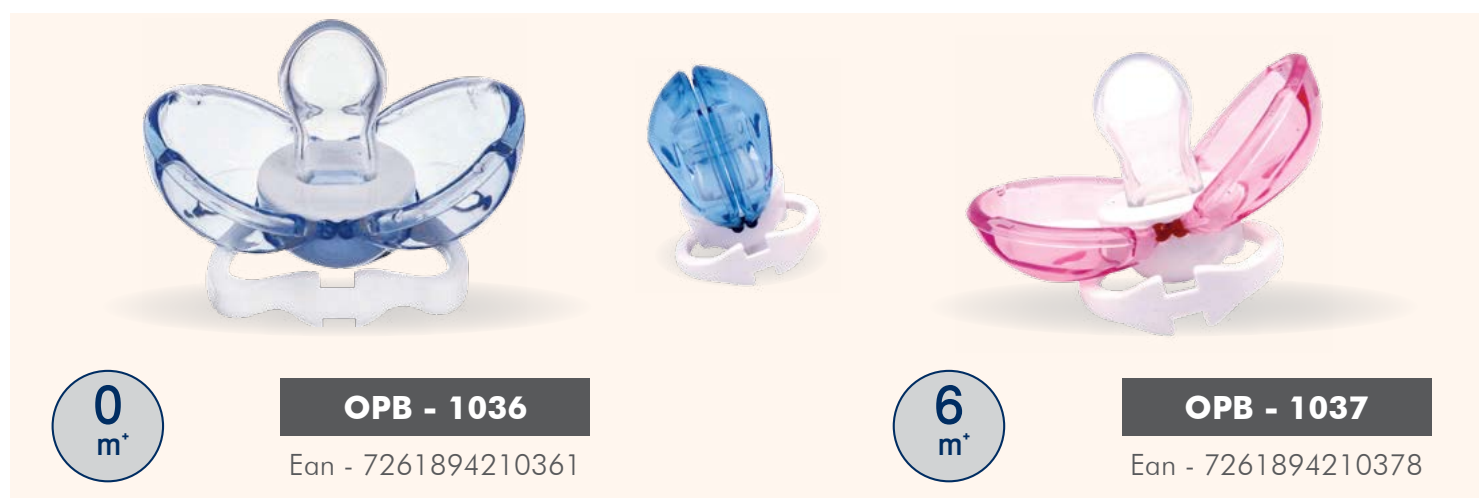

	<p>OPB - 1434 Ean - 7261894214345</p>
<p>OPB - 1441 Ean - 7261894214413</p>	

ORTHODONTIC NIPPLE SILICONE PACIFIERS WITH COVERS

Orthodontic soother designed to help the baby's palate and teeth development.

DUST FREE SILICONE PACIFIERS WITH COVER

When the pacifier is accidentally dropped, the special designed cover will automatically wrap the pacifier to keep it clean. The perfect size and shape allows your baby to keep it in easily.