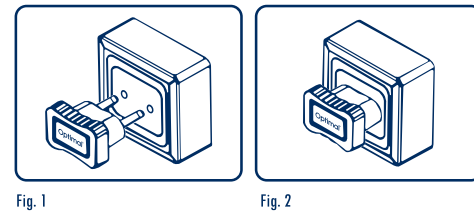

CHILD SAFETY LATCH STRAP

Optimal Child Safety Latch Strap helps prevent children from opening cabinets, cupboards, fridges, toilet seats and other furnitures. This product is also suitable for use with corners or curved surfaces, glossy or laminated furniture, and wood.

- Helps keep cabinets and cupboards away from children's reach.
- May be used on a range of surfaces including corners and curved furniture.
- Easy to install and use!

OPB - 201

Ean - 7261894202014

CHILD SAFETY OUTLET COVER

Optimal Plug Child Safety Outlet Cover helps prevent injuries on children by covering outlets. This outlet cover prevents children from inserting objects into outlets and prevents children getting hurt from electric shock.

- Helps keep cabinets and cupboards away from children's reach.
- May be used on a range of surfaces including corners and curved furniture.
- Easy to install and use!

OPB - 202

Ean - 7261894202021

CHILD SAFETY DOOR STOPPER

Optimal Child Safety Door Stopper helps avoid accidents such as hand and finger injuries by stopping doors from slamming shut, and helps prevents children from locking themselves inside a room. Excellent for use inside the household and for travelling.

- Helps prevent injuries on small fingers by stopping doors from slamming shut.
- Helps prevent children from accidentally locking themselves inside the room.
- Great for travelling.

OPB - 203

Ean - 7261894202038

CHILD SAFETY CABINET SLIDE LOCK

Optimal Child Safety Cabinet Slide Lock helps prevent children from opening cabinets or cupboards. The cabinet slide lock keeps the cabinet shut with a simple slide. It fits well on cabinet handles or knobs.

- Easy to install and use.
- Suitable with most types of cabinet handles.

OPB - 204

Ean - 7261894202045

FEEDING PRODUCTS