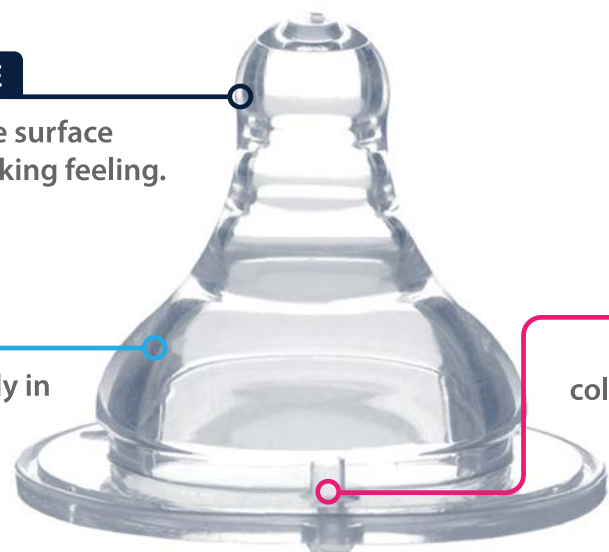

Anti-colic valve system

As your baby feeds, the unique valve on the optimal teat flexes to allow air into the bottle instead of your baby's tummy.

Highly durable

This BPA-free bottle (0% Bisphenol A) is made of PP material for extra durability and ease of cleaning.

Fit your baby's growing needs

Round and Orthodontic teats are available.

IMPORTANT:

Use only optimal teats with optimal bottles

SOFT SILICONE NIPPLE

Soft & patented silicone surface provides a familiar drinking feeling.

SYMMETRIC SHAPE

Nipple always fits perfectly in baby's mouth.

AIR VALVE

Prevents the nipple from collapsing, and allows for an even milk flow.

NARROW NECK WATER FEEDING BOTTLE WITH ROUND NIPPLE

60 ML P.P. WATER SPECIAL FEEDING BOTTLE