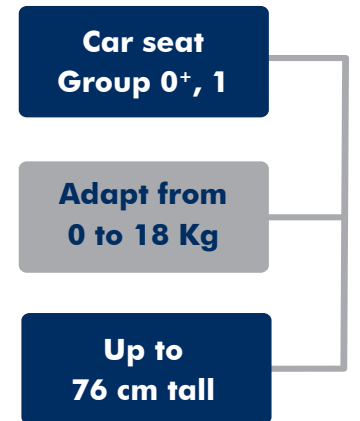

BABY CAR SEAT FROM 0 TO 18 KG

Optimal Baby Car Seat provides comfort for your child and exclusive convenience for the ultimate value in child restraints. Designed to keep your baby safe.

- Rear-facing only, for a child from 0 to 18Kg and up to 76 cm tall
- Comfortable
- Removable, machine washable pad
- Assembled weight: 18Kg
- Meets or exceeds all applicable Federal Safety Standards.